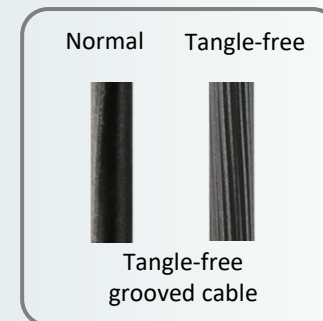

HA-RX330

- High-quality sound reproduction with 40 mm driver units
- 2.5m tangle-free long cable
- Comfortable soft ear pad
- Rich bass sound with Deep bass port

JVC