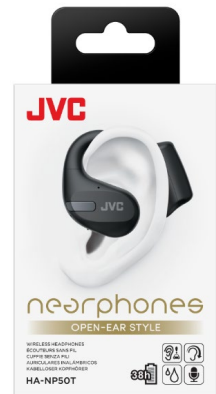

-Y  
(Yellow)

**JVC**

# HA-NP50T

nearphones

True wireless

Bluetooth®

BLACK  
HA-NP50T-B

SAGE GREEN  
HA-NP50T-G

"nearphones" - Open-ear truly wireless earbuds with featherlight comfort, secure fit, and rich sound

- A truly wireless earbuds with that does not block the ear for keeping you stay connected to your surroundings
- Featherlight comfort and Forgettable Fit with a secure hook
- Slim and compact charging case that easily slips into pockets and purses
- The best sound quality in "nearphones" with the newly developed 16mm high-quality driver
- Up to 38 hours of extended playback time
- Multipoint connection let you be always within reach for calls
- Clear and stress-free calls and meeting with dual microphones and built-in noise reduction for call
- IPX4 waterproofing for use in the rain, splashing water, and sweaty active scenes.
- Low latency mode to eliminate the stress during video playback and gaming by reducing video and audio lag