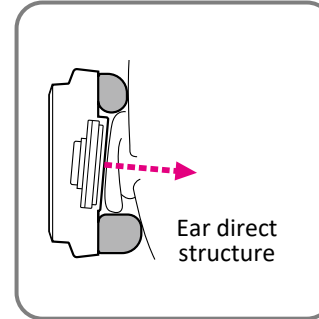

# HA-RX500

6.3mm plug adaptor included

- High-quality sound reproduction with 40mm Neodymium driver units
- Ear direct structure with inclined units for powerful sound
- Twist action structure for more comfort during prolonged use
- Comfortable head pads
- 3.5m cable with gold-plated plug & 6.3mm plug adaptor provided