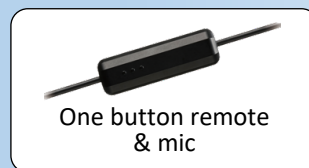

HA-FR15

- Powerful sound with 9mm Neodymium driver units
- 1-button remote and mic
- 1.2m colour cable with slim L-plug
- S/M/L silicone eartips included