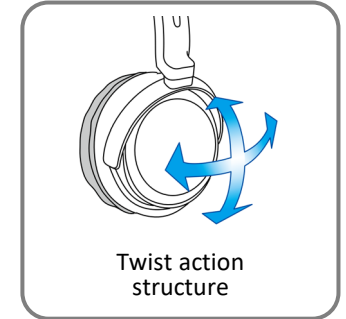

# HA-RX500

6.3mm plug adaptor included

- High-quality sound reproduction with 40mm Neodymium driver units
- Ear direct structure with inclined units for powerful sound
- Twist action structure for more comfort during prolonged use
- Comfortable head pads
- 3.5m cable with gold-plated plug & 6.3mm plug adaptor provided