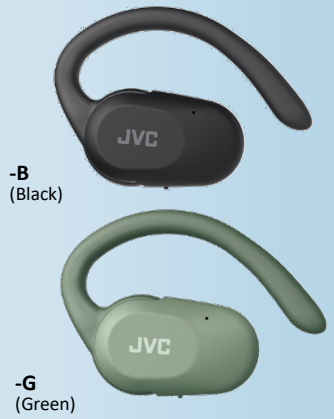

# HA-NP50T

nearphones

True wireless

Bluetooth®

BLACK  
HA-NP50T-B

SAGE GREEN  
HA-NP50T-G

"nearphones" - Open-ear truly wireless earbuds with featherlight comfort, secure fit, and rich sound

- A truly wireless earbuds with that does not block the ear for keeping you stay connected to your surroundings
- Featherlight comfort and Forgettable Fit with a secure hook
- Slim and compact charging case that easily slips into pockets and purses
- The best sound quality in "nearphones" with the newly developed 16mm high-quality driver
- Up to 38 hours of extended playback time
- Multipoint connection let you be always within reach for calls
- Clear and stress-free calls and meeting with dual microphones and built-in noise reduction for call
- IPX4 waterproofing for use in the rain, splashing water, and sweaty active scenes.
- Low latency mode to eliminate the stress during video playback and gaming by reducing video and audio lag

JVC

SPORT

# HA-NP40T nearphones

True wireless

- Lightweight body and wearing comfort
- Pivot motion mechanism
- Bluetooth5.4 stable wireless connection
- Touch control
- High sound quality with 16mm neodymium magnet drivers
- 26 hours of playtime with built-in battery and charging case
- Sound mode (Normal, Bass, High)

- Sweat and rain resistant rated IPX4
- Single ear use with either left or right
- Microphone for telework and hands-free calls
- Voice assistant activation function
- USB-C type connector
- Eco-Friendly Less-Plastic Package