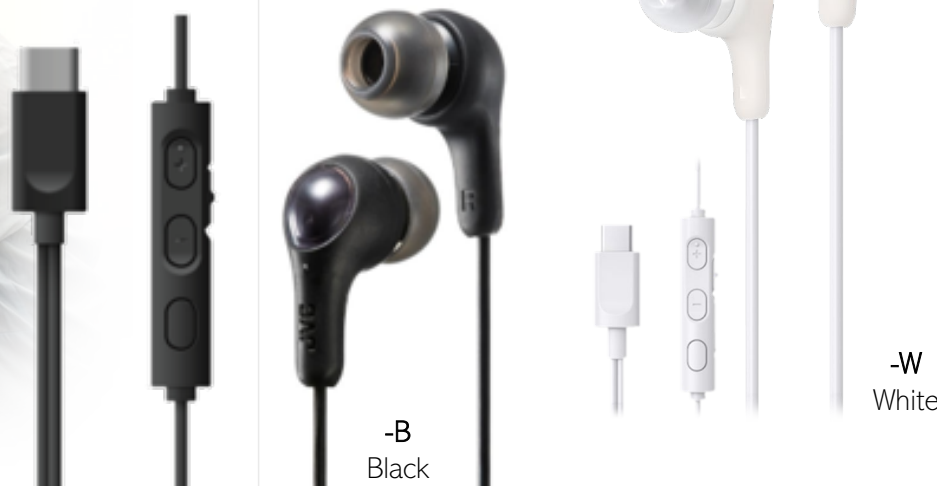

HA-FR9UC

USB-C™ earbuds "Gummy Connect" with remote control with easy to push buttons and microphone on/off